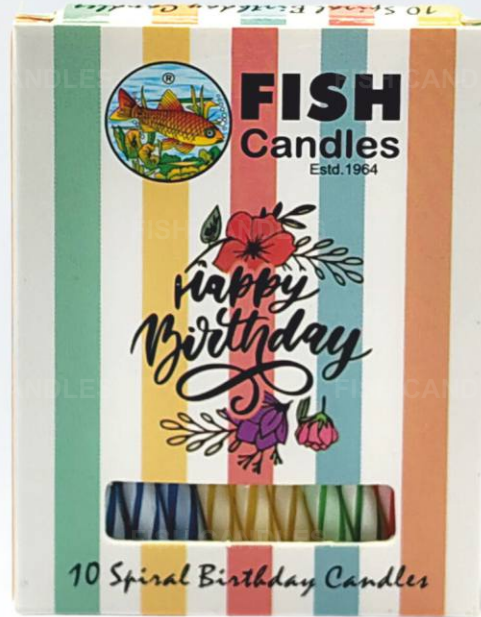

Product: Birthday Spiral Candles

Brand: Fish Candles

2 colored birthday spiral candles.

- Pcs. / Pack: 10
- Diameter: 0.4 Cms
- Height: 6 Cms
- Gross Weight: 11 Gms
- Net Weight: 7 Gms
- Carton Packing: 1920 Pkts

M.R.P.: ₹ 20/- | **Rate:** ₹ 4/-

Including 5% GST

Birthday Candles