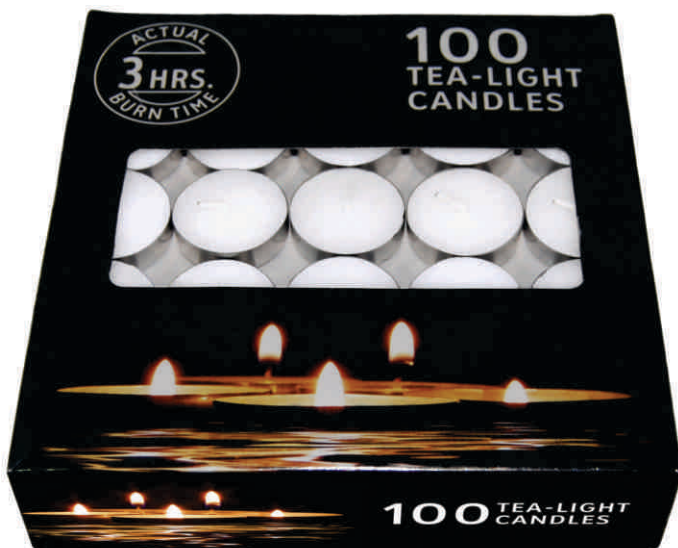

Aroma Candles

Product: Glass Pot

Scented colored wax candle in a glass pot.

- Pcs. / Pack.: 3
- Diameter: 6 Cms
- Height: 3.5 Cms
- Gross Weight: 270 Gms
- Net Weight: 75 Gms
- Burn Time: 10 Hours (Approx)

Tea-light Candles

Product: Tea-light 10-50

50 tea-lights in a single pack, each tea-light 10 gms.

- Pcs. / Pack: 50
- Diameter: 3.7 Cms
- Height: 1 Cms
- Gross Weight: 530 Gms
- Net Weight: 500 Gms
- Burn Time: 3 Hours (Approx)

Tea-light Candles

Product: Tea-light 10-100

100 tea-lights in a single pack, each tea-light 10 gms.

- Pcs. / Pack: 100
- Diameter: 3.7 Cms
- Height: 1 Cms
- Gross Weight: 1050 Gms
- Net Weight: 1000 Gms
- Burn Time: 3 Hours (Approx)