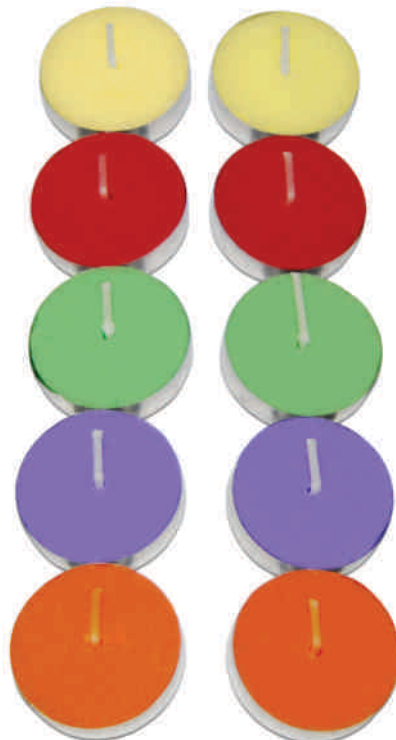

Spiral Candles

Product: 727

8 inch colored candles with spiral design.

- Pcs. / Pack.: 3
- Diameter: 2 Cms
- Height: 20 Cms
- Gross Weight: 140 Gms
- Net Weight: 110 Gms
- Burn Time: 5 Hours (Approx)

Spiral Candles

Product: 737

10 inch single and multi-colored candles with spiral design.

- Pcs. / Pack: 2
- Diameter: 2.5 Cms
- Height: 26 Cms
- Gross Weight: 145 Gms
- Net Weight: 120 Gms
- Burn Time: 10 Hours (Approx)

Tea-light Candles

Product: Tea-light 10-10

White candle in round aluminium cup, each candle 10 gms.

- Pcs. / Pack.: 10
- Diameter: 3.7 Cms
- Height: 1 Cms
- Gross Weight: 110 Gms
- Net Weight: 100 Gms
- Burn Time: 3 Hours (Approx)

Tea-light Candles

Product: Tea-light R

Colored wax candle in round aluminium cup, each candle 10 gms.

- Pcs. / Pack: 10
- Diameter: 3.7 Cms
- Height: 1 Cms
- Gross Weight: 110 Gms
- Net Weight: 100 Gms
- Burn Time: 3 Hours (Approx)