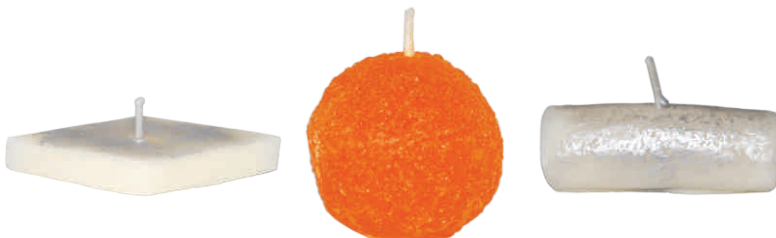

Fancy Candles

Product: Mithai Box

Mithai shaped candles in a box. Each box contains kaju katli, motichur ladoo and kaju rolls.

- Pcs. / Pack.: 9
- Diameter: -
- Height: -
- Gross Weight: 218 Gms
- Net Weight: 190 Gms
- Burn Time: -