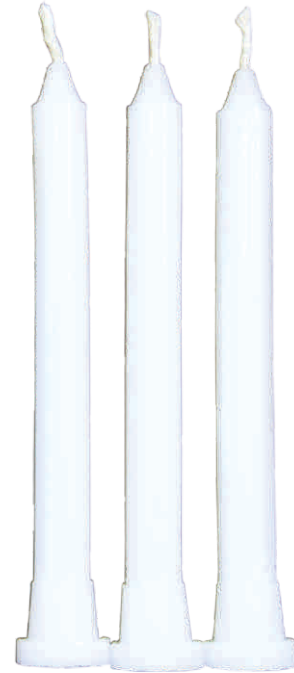

Household Candles

Product: 2.6-10

Plain white emergency candles.

- Pcs. / Pack: 10
- Diameter: 8.5 Mms
- Height: 15.5 Cms
- Gross Weight: 75 Gms
- Net Weight: 65 Gms

M.R.P.: 30/-

Household Candles

Product: 2.6-06-RST

Ribbed white emergency candles with wax stand.

- Pcs. / Pack: 6
- Diameter: 10.5 Mms
- Height: 15.5 Cms
- Gross Weight: 75 Gms
- Net Weight: 65 Gms

M.R.P.: 30/-

Household Candles

Product: 2.6-06

Plain white emergency candles.